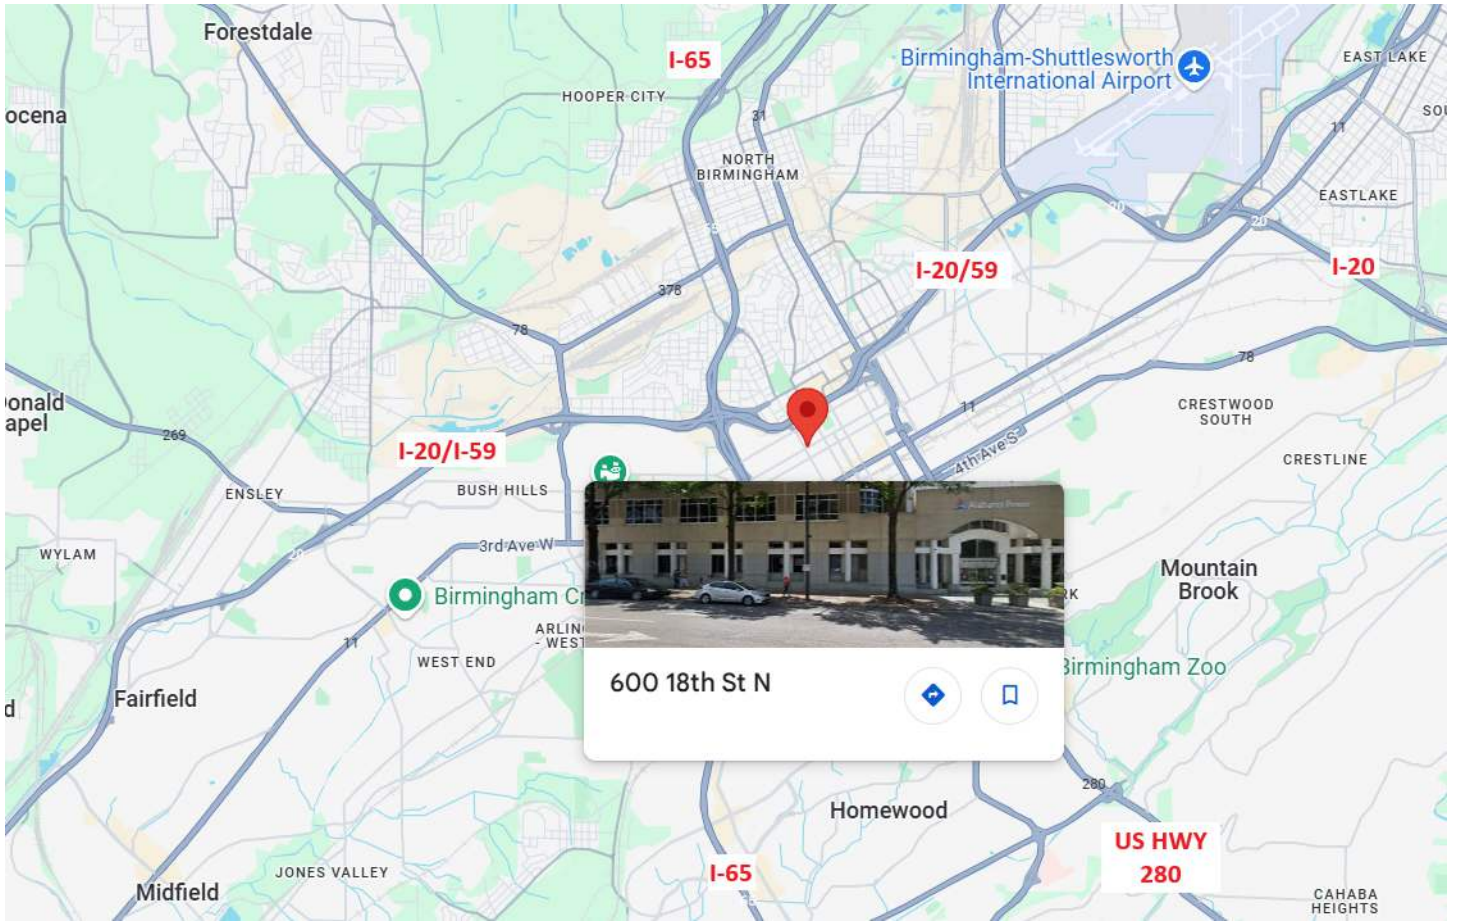

Directions:
Alabama Power Company Corporate Headquarters

Address:

600 18th St N
Birmingham, AL 35203

From Atlanta, GA:

- Take I-20 W to Carraway Blvd, Exit 126A (Exit on the Right)
- Follow the exit onto 6th Ave N (stay Left at the fork at 26th Street N)
- Turn RIGHT onto 18th St N

From Montgomery, AL:

- Take I-65 N to 17th St N, Exit 261A (Exit on the Right)
- Stay straight onto 17th St N
- Turn LEFT onto 5th Ave N
- Turn LEFT onto 18th St N

From Jackson, MS:

- Take I-20 E / I-59 N to 17th St N, Exit 124D (First exit on the Right past I-65S Exit)
- Stay straight onto 17th St N
- Turn LEFT onto 5th Ave N
- Turn LEFT onto 18th St N

From Nashville, TN:

- Take I-65 S to I-20 E / I-59 N, Exit 261A (Exit on the Left)
- Stay straight to go onto 17th St N
- Turn LEFT onto 5th Ave N
- Turn LEFT onto 18th St N

Parking:

- APC visitors parking lot #1 (enter from 7th Avenue North)
- APC visitors parking lot #2 (enter from 18th Street North)
- APC visitors parking lot #5 (enter from 6th Avenue North)
- Central/All Right parking lot at the corner of 6th Avenue North and 18th Street North. Cost \$3.50 per day.
- Birmingham Parking Authority deck located at the corner of 5th Avenue North and 18th Street North. Cost \$8 per day. (Cost begins at \$2 for up to two hours.)